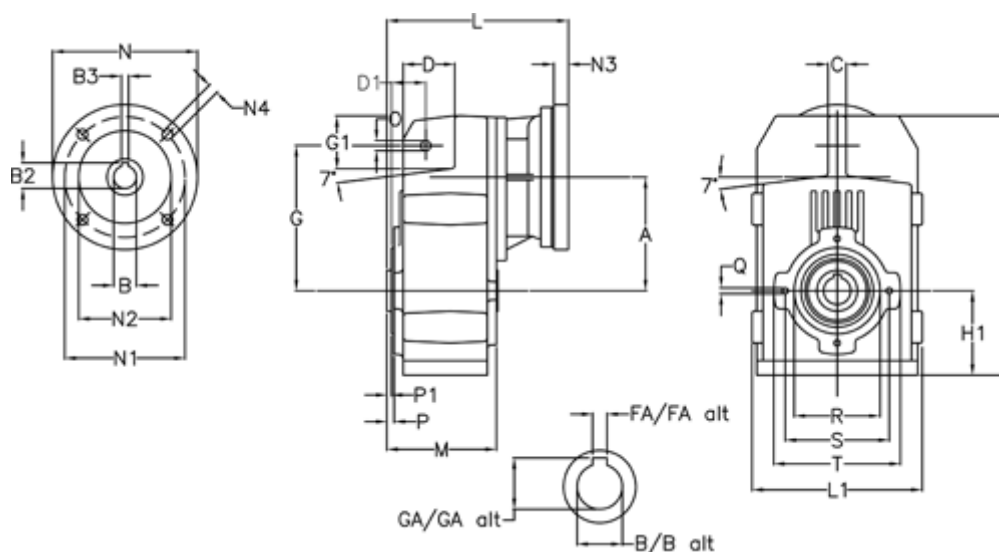

Article number: 29560220934225
 Description: Shaft mounted gear
 A203H30-209,3-P71B5

Measures

A = 125.00	FA = 8	M = 120.0	Q = M8x15
B = 30	G = 160	N = 160	R = 95
B1 = 14	G1 = 58.0	N1 = 130	S = 115
B2 = 16.3	GA = 33.3	N2 = 110	T = 140
B3 = 5	H = 286.0	N4 = M8x16	
C = 20	H1 = 92.5	O = 11	
D = 57.0	L = 253.0	P = 5.0	
D1 = 40.0	L1 = 188	P1 = 3.0	